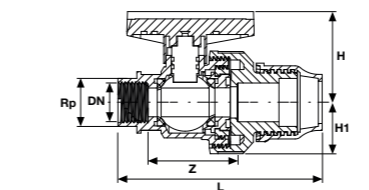

U-PVC Küresel Tek Taraf İçten Dişli Tek Taraf Kaplin Çıkışlı Tek Taraflı Vana
U-PVC One Side Female Threaded One Side Compression Outlet Single Union Ball Valve

Çap Dia	Rp (Inch)	Basınç Pn	Kod Code	Fiyat (Adet) Price (Pcs)	Koli Adet Box Pcs	DN (mm)	Z (mm)	L (mm)	H (mm)	H1 (mm)
20	1/2"	16	EX233 100 20 2	Ⓣ	55	15	52	104	47	27
25	3/4"	16	EX233 100 25 2	Ⓣ	75	20	58	108	51	31
32	1"	16	EX233 100 32 2	Ⓣ	60	25	61	120	63	33
40	1 1/4"	16	EX233 100 40 2	Ⓣ	30	32	73	158	67	42
50	1 1/2"	16	EX233 100 50 2	Ⓣ	24	40	82	175	86	46
63	2"	16	EX233 100 63 2	Ⓣ	12	50	95	190	101	58
75	2 1/2"	16	EX233 100 75 2	Ⓣ	6	65	118	225	110	64
90	3"	16	EX233 100 90 2	Ⓣ	4	80	139	260	137	90
110	4"	16	EX233 10 110 2	Ⓣ	2	100	165	305	150	106