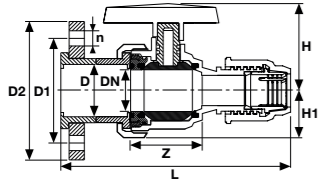

U-PVC Tek Taraf Flanş Bağlantılı Tek Taraf Kaplin Çıkışlı Tek Taraflı Küresel Vana
U-PVC Solvent Cement Single Union Ball Valve One Side Flanged