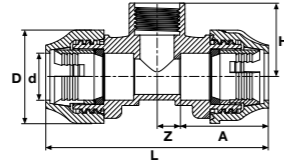

Kaplin Dişi Te
Female Tee

Çap Dia	Basınç Pn	Kod Code	Fiyat (Adet) Price (Pcs)	Çuval Adet Sack Pcs	Poşet İçi Adet Bag Pcs	D (mm)	A (mm)	Z (mm)	L (mm)	H (mm)
20x1/2"x20	16	70002300	16,72 ₺	300	15	44	48,5	11	119	34,5
20x3/4"x20	16	70002301	16,72 ₺	270	15	44	48,5	11	119	35,5
25x1/2"x25	16	70002302	22,61 ₺	200	10	50	53	13,5	133	37,8
25x3/4"x25	16	70002303	22,08 ₺	180	10	50	53	13,5	133	38,8
25x1"x25	16	70002304	22,49 ₺	170	10	50	53	13,5	133	42,8
32x1/2"x32	16	70002305	30,85 ₺	140	10	61	57	17	148	42,5
32x3/4"x32	16	70002306	30,85 ₺	130	10	61	57	17	148	43,5
32 x 1" x 32	16	70002307	30,89 ₺	120	10	61	57	17	148	47,5
40x3/4"x40	16	70002308	45,19 ₺	75	5	74,5	73,5	21	189	49,9
40x1"x40	16	70002309	45,19 ₺	70	5	74,5	73,5	21	189	53,9
40x1 1/4"x40	16	70002310	45,19 ₺	70	5	74,5	73,5	21	189	55,9
50x1"x50	16	70002311	67,56 ₺	48	4	88	84,5	26	221	59,9
50x1 1/4"x50	16	70002312	69,77 ₺	44	4	88	84,5	26	221	61,9
50x1 1/2"x50	16	70002313	71,57 ₺	40	4	88	84,5	26	221	61,9
63x1 1/4"x63	16	70002314	97,42 ₺	27	3	101	92,5	32,5	250	69,3
63x1 1/2"x63	16	70002315	99,88 ₺	24	3	101	92,5	32,5	250	69,3
63x2"x63	16	70002316	99,92 ₺	24	3	101	92,5	32,5	250	71,3
75x2"x75	16	70002317	174,36 ₺	16	1	124	127	38,5	331	82,5
75x2 1/2"x75	16	70002318	179,53 ₺	14	1	124	127	38,5	331	86,5
90x2 1/2"x90	16	70002319	259,99 ₺	9	1	149	159	46	410	98,3
90x3"x90	16	70002320	269,21 ₺	9	1	149	159	46	410	100,3
110x3"x110	16	70002321	435,99 ₺	5	1	185	185	56	482	112,5
110x4"x110	16	70002322	413,37 ₺	5	1	185	185	56	482	118,5