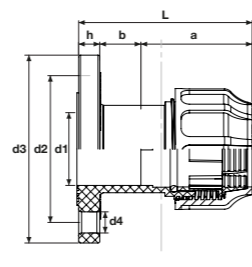

TİP-B / TYPE B

TİP-A / TYPE A

Çap Dia	Basınç Pn	Kod Code	Fiyat (Adet) Price (Pcs)	Çuval Adet Sack Pcs	Poşet İçi Adet Bag Pcs	DN (mm)	DN (Inch)	d1 (mm)	L (mm)	B (mm)	A (mm)	d2 (mm)	d3 (mm)	h (mm)	d4 (mm)
63	16	70002503	95,47 ₺			50	2"	62	127,7	35	74,7	160	125	18	18
75	16	70002504	165,24 ₺			65	2 1/2"	74,7	156	41	95	185	145	20	18
90	16	70002505	235,06 ₺			80	3"	90,7	190	44	124	200	160	22	18

TİP-B / TYPE B

Çap Dia	Basınç Pn	Kod Code	Fiyat (Adet) Price (Pcs)	Çuval Adet Sack Pcs	Poşet İçi Adet Bag Pcs	DN (mm)	DN (Inch)	d1 (mm)	d5 (mm)	L (mm)	B (mm)	A (mm)	d2 (mm)	d3 (mm)	h (mm)	d4 (mm)
63	16	70002603	95,47 ₺			65	2 1/2"	62	74,7	127,7	35	74,7	185	145	18	18
75	16	70002604	165,24 ₺			80	3"	74,7	90,7	156	41	95	200	160	20	18
90	16	70002605	235,06 ₺			100	4"	90,7	116,1	190	44	124	220	181	22	18
110	16	70002606	372,49 ₺			100	4"	110	116,1	227,5	53	150,5	220	181	24	18

PP-B

KAPLIN EK PARÇALAR COMPRESSION FITTINGS

YENİ / NEW

YEŞİL SERİ
GREEN SERIES

PN 10

ÜRETİM STANDARDI

PRODUCTION STANDARD

TS ISO 17885

ÇAP / SIZE Ø20 - Ø110